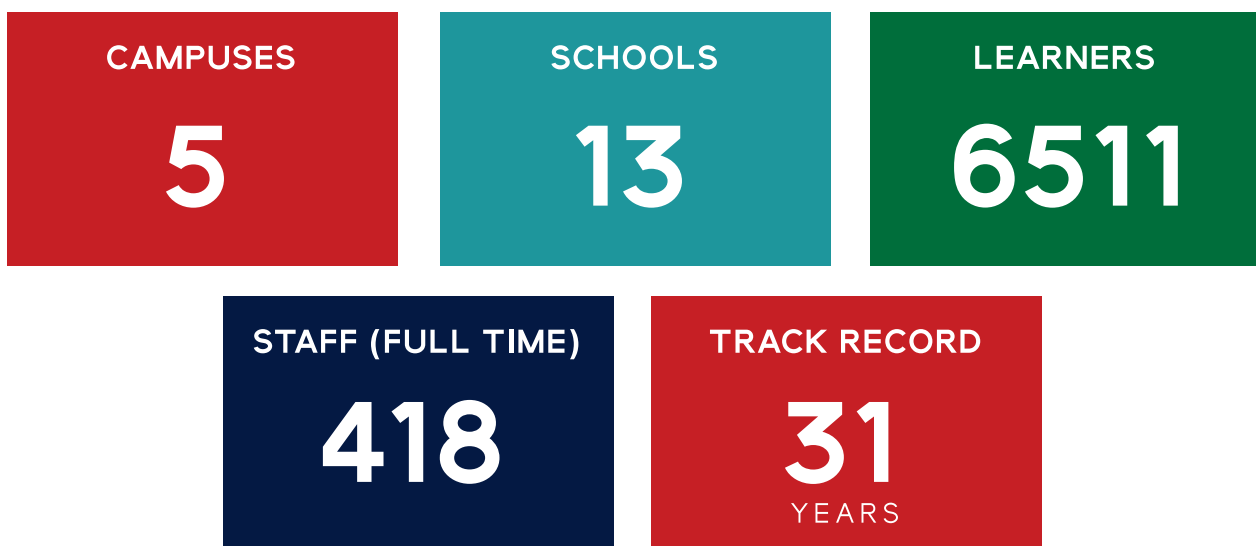

FINANCIER

PROPERTY PARTNER