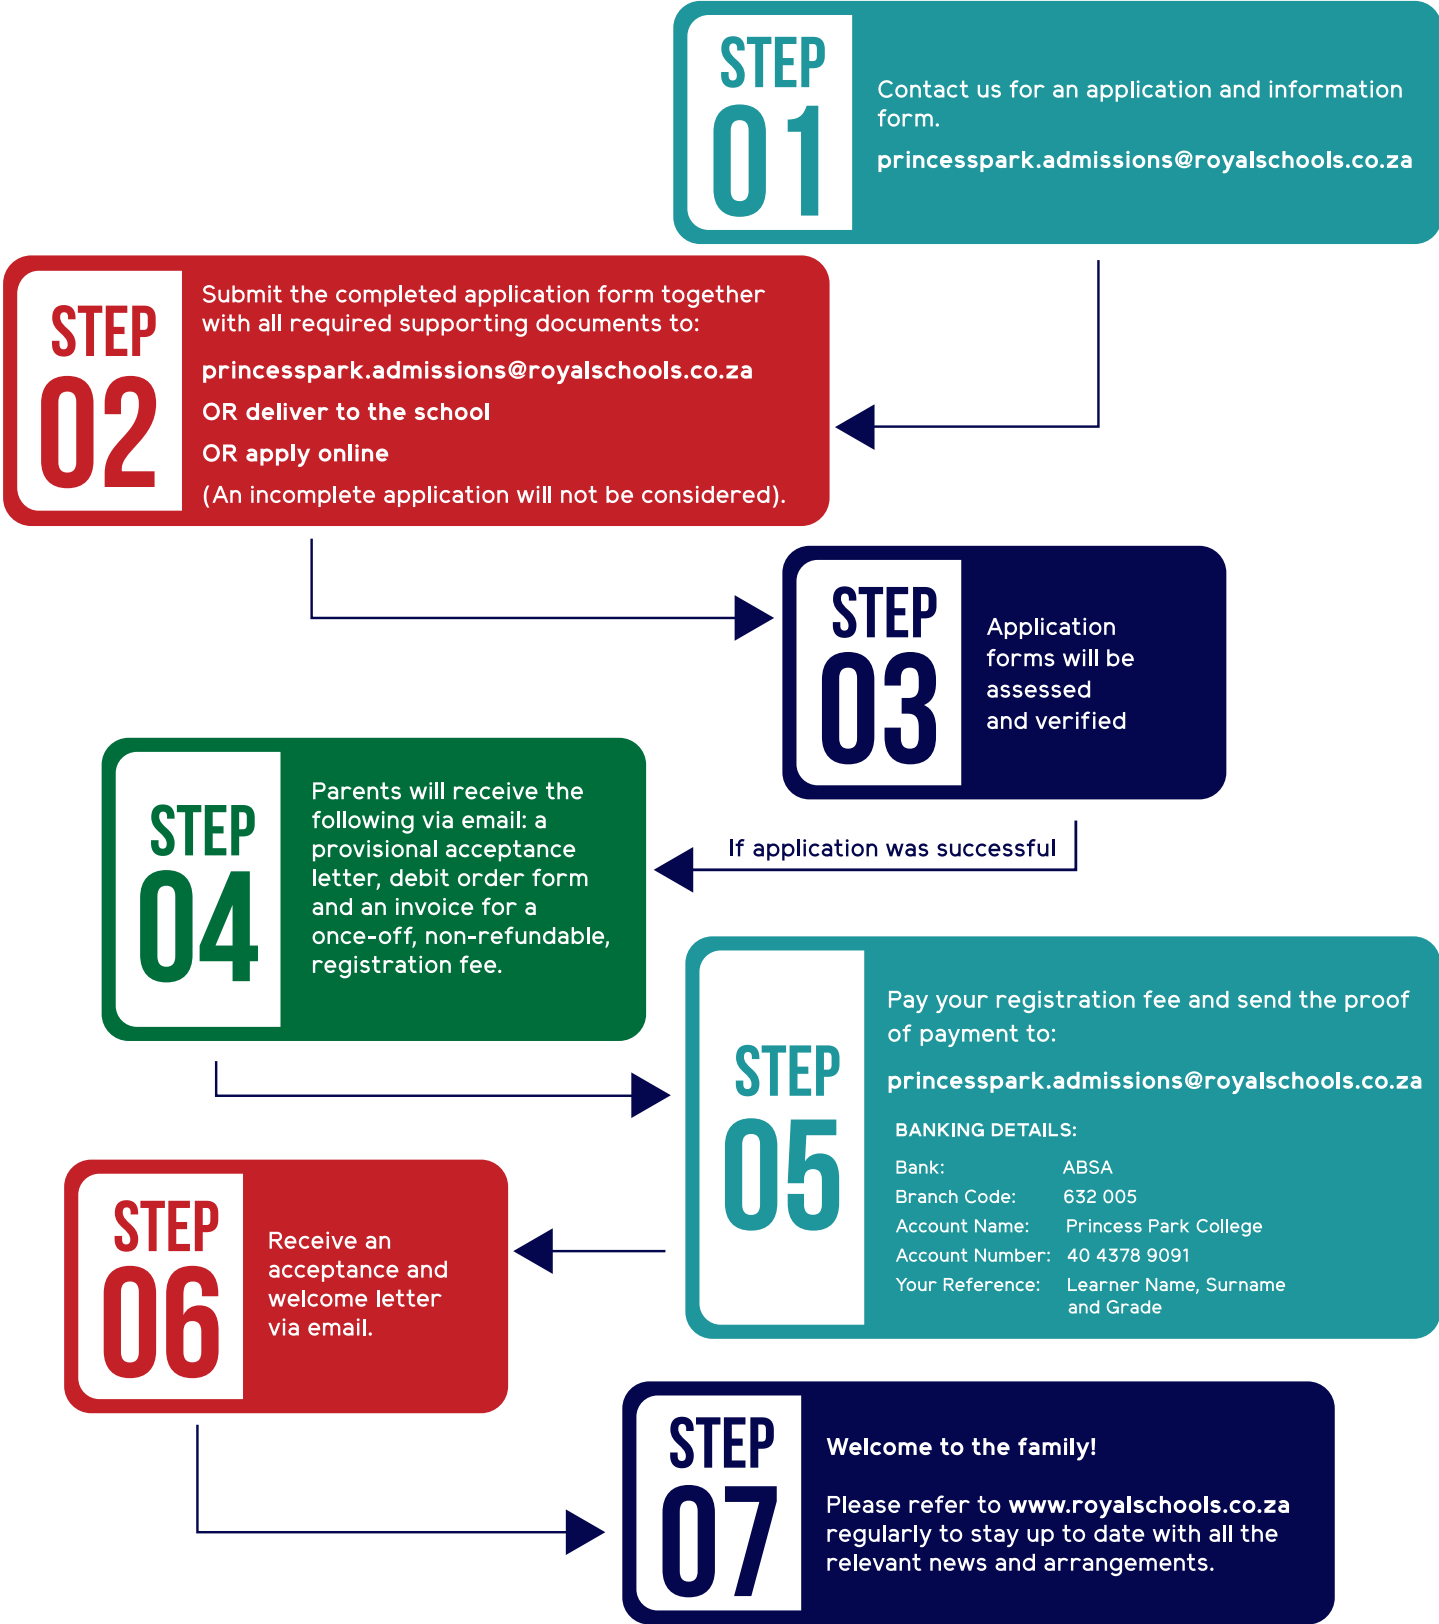

### TERMS AND TIMES

- GDE terms – 4 terms a year
- 7:20 – 13:30 (Gr R-3)
- 7:20 – 13:45 (Gr 4-7)
- 7:20 – 14:15 (Gr 8-11)
- 7:20 – 16:00 (Gr12)
- Fridays school closes at 13:00 for all grades

# HOW TO REGISTER

**FOLLOW THESE  
QUICK AND  
EASY STEPS!**